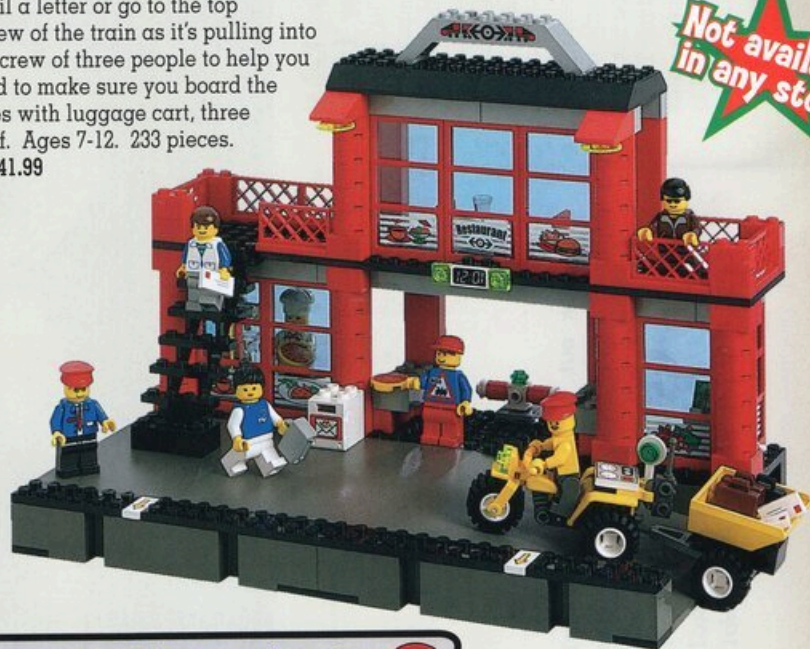

Includes over 7 feet of running track!

www.LEGO.com/trains
Do you have a question about trains?
Conductor Charlie has the answer!

LEGO
LEGEND
Not Available in Any Store!